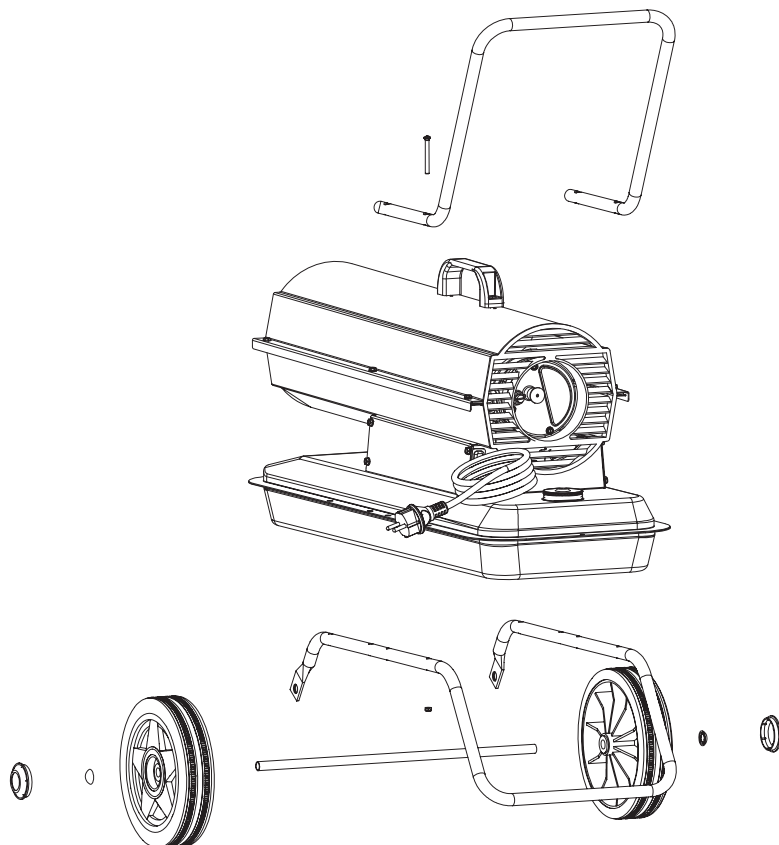

MODEL B35 CED

UNIT 1

ILLUSTRATED PARTS BREAKDOWN

From Serial Number: 30102074

Edizione 2010
Rev. A

A

From Serial Number: 30102074

Edizione 2010
Rev. A

4103.925 Wheel Kit

MODEL B 35 CED

Pos.	Code NR	Description
1	S/R	UPPER SHELL
2	4160.715	PLASTIC HANDLE
3	4100.666	COVER CAP
4	4102.125	PRESSURE GAUGE CAP
5	4103.685	FAN GUARD
6	4100.662	FAN
7	4110.453	ELECTRONIC IGNITOR
8	4110.187	MOTOR BRACKET
9	4150.553	BUMPER
10	4110.194	HT CABLE
11	4109.526	SPARK PLUG
12	4100.664	NOZZLE ADAPTER
13	4109.518	NUT
14	4110.092	NOZZLE BRACKET
15	4100.648	NOZZLE
16	4110.115	COMBUSTION CHAMBER
17	4100.658	PHOTOCELL BRACKET
18	4110.564	PHOTOCELL ASSEMBLY
19	S/R	LOWER SHELL
20	4104.170	CLIP NUT
21	4106.110	TERMINAL BOARD
22	4160.646	CABLE PROTECTION
23	4100.528	POWER LINE RFI FILTER
24	4110.292	CAPACITOR
25	4110.486	POWER CORD
26	4150.528	STRAIN RELIEF
27	4109.592	NUT
28	4106.179	ON/OFF SWITCH
29	4110.560	RIGHT PANEL
30	4110.113	FRONT FRAME BRACKET
31	4110.560	LEFT PANEL
32	4104.196	FLAME-OUT CONTROL
33	4100.656	LOCKNUT
34	4110.514	REAR FRAME BRACKET
35	4103.891	FUEL TANK CAP
36	4105.292	FUEL TANK FILTER
37	4110.894	FUEL TANK
38	4110.356	FUEL FILTER
39	4110.427	FUEL LINE

MODEL B 35 CED

Pos.	Code NR	Description
40	4110.032	FUEL LINE
41	4100.541	RUBBER BUSHING
42	4104.147	AIR LINE
43	4110.478	MOTOR 1/35 HP
44	4108.635	INSERT
45	4101.532	PUMP BODY
46	4108.590	PUMP BODY SCREW
47	4101.666	BLADE
48	4100.661	BARB ELBOW
49	4103.441	ROTOR
50	4109.724	PUMP END COVER
51	4109.716	LINT FILTER
52	4108.536	SCREW/LOCKWASHER 4,8x30
53	4109.708	OUTPUT FILTER
54	4109.690	INTAKE FILTER
55	4109.674	END COVER
56	4108.379	STEEL BALL
57	4108.528	SCREW/LOCKWASHER 4,8x25
58	4102.141	PRESSURE RELIEF SPRING
59	4102.133	ADJUSTING SCREW
...	4103.925	WHEEL KIT HD B35/70