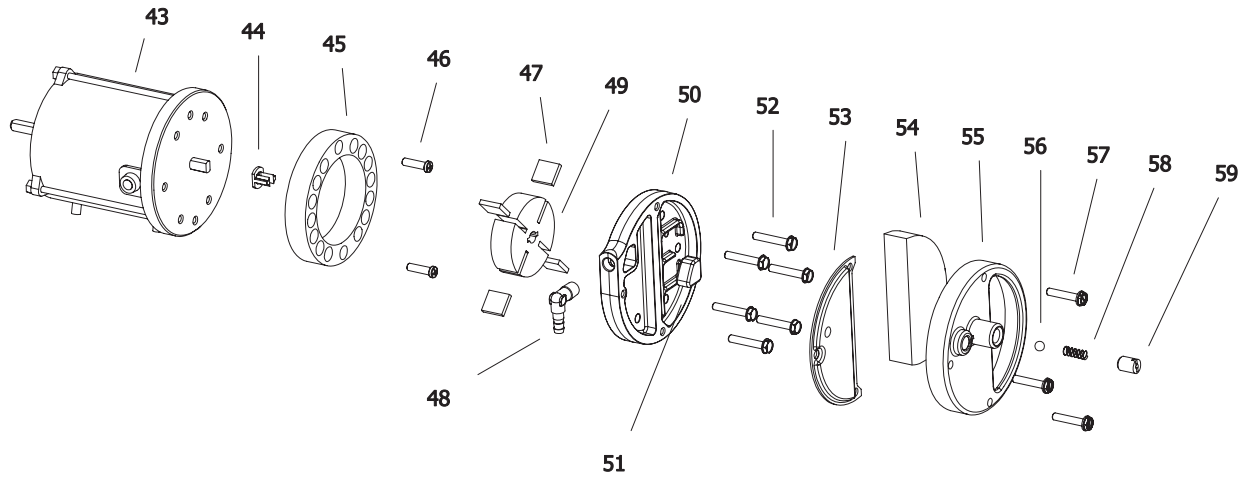

MODEL B35 CED

UNIT 1

ILLUSTRATED PARTS BREAKDOWN

From Serial Number: 30102074

Edizione 2010
Rev. A

A

From Serial Number: 30102074

Edizione 2010
Rev. A

4103.925 Wheel Kit

MODEL B 35 CED

Pos.	Code NR	Description
1	S/R	UPPER SHELL
2	4160.715	PLASTIC HANDLE
3	4100.666	COVER CAP
4	4102.125	PRESSURE GAUGE CAP
5	4103.685	FAN GUARD
6	4100.662	FAN
7	4110.453	ELECTRONIC IGNITOR
8	4110.187	MOTOR BRACKET
9	4150.553	BUMPER
10	4110.194	HT CABLE
11	4109.526	SPARK PLUG
12	4100.664	NOZZLE ADAPTER
13	4109.518	NUT
14	4110.092	NOZZLE BRACKET
15	4100.648	NOZZLE
16	4110.115	COMBUSTION CHAMBER
17	4100.658	PHOTOCELL BRACKET
18	4110.564	PHOTOCELL ASSEMBLY
19	S/R	LOWER SHELL
20	4104.170	CLIP NUT
21	4106.110	TERMINAL BOARD
22	4160.646	CABLE PROTECTION
23	4100.528	POWER LINE RFI FILTER
24	4110.292	CAPACITOR
25	4110.486	POWER CORD
26	4150.528	STRAIN RELIEF
27	4109.592	NUT
28	4106.179	ON/OFF SWITCH
29	4110.560	RIGHT PANEL
30	4110.113	FRONT FRAME BRACKET
31	4110.560	LEFT PANEL
32	4104.196	FLAME-OUT CONTROL
33	4100.656	LOCKNUT
34	4110.514	REAR FRAME BRACKET
35	4103.891	FUEL TANK CAP
36	4105.292	FUEL TANK FILTER
37	4110.894	FUEL TANK
38	4110.356	FUEL FILTER
39	4110.427	FUEL LINE

MODEL B 35 CED

Pos.	Code NR	Description
40	4110.032	FUEL LINE
41	4100.541	RUBBER BUSHING
42	4104.147	AIR LINE
43	4110.478	MOTOR 1/35 HP
44	4108.635	INSERT
45	4101.532	PUMP BODY
46	4108.590	PUMP BODY SCREW
47	4101.666	BLADE
48	4100.661	BARB ELBOW
49	4103.441	ROTOR
50	4109.724	PUMP END COVER
51	4109.716	LINT FILTER
52	4108.536	SCREW/LOCKWASHER 4,8x30
53	4109.708	OUTPUT FILTER
54	4109.690	INTAKE FILTER
55	4109.674	END COVER
56	4108.379	STEEL BALL
57	4108.528	SCREW/LOCKWASHER 4,8x25
58	4102.141	PRESSURE RELIEF SPRING
59	4102.133	ADJUSTING SCREW
...	4103.925	WHEEL KIT HD B35/70

S/R = Parts available on special request only