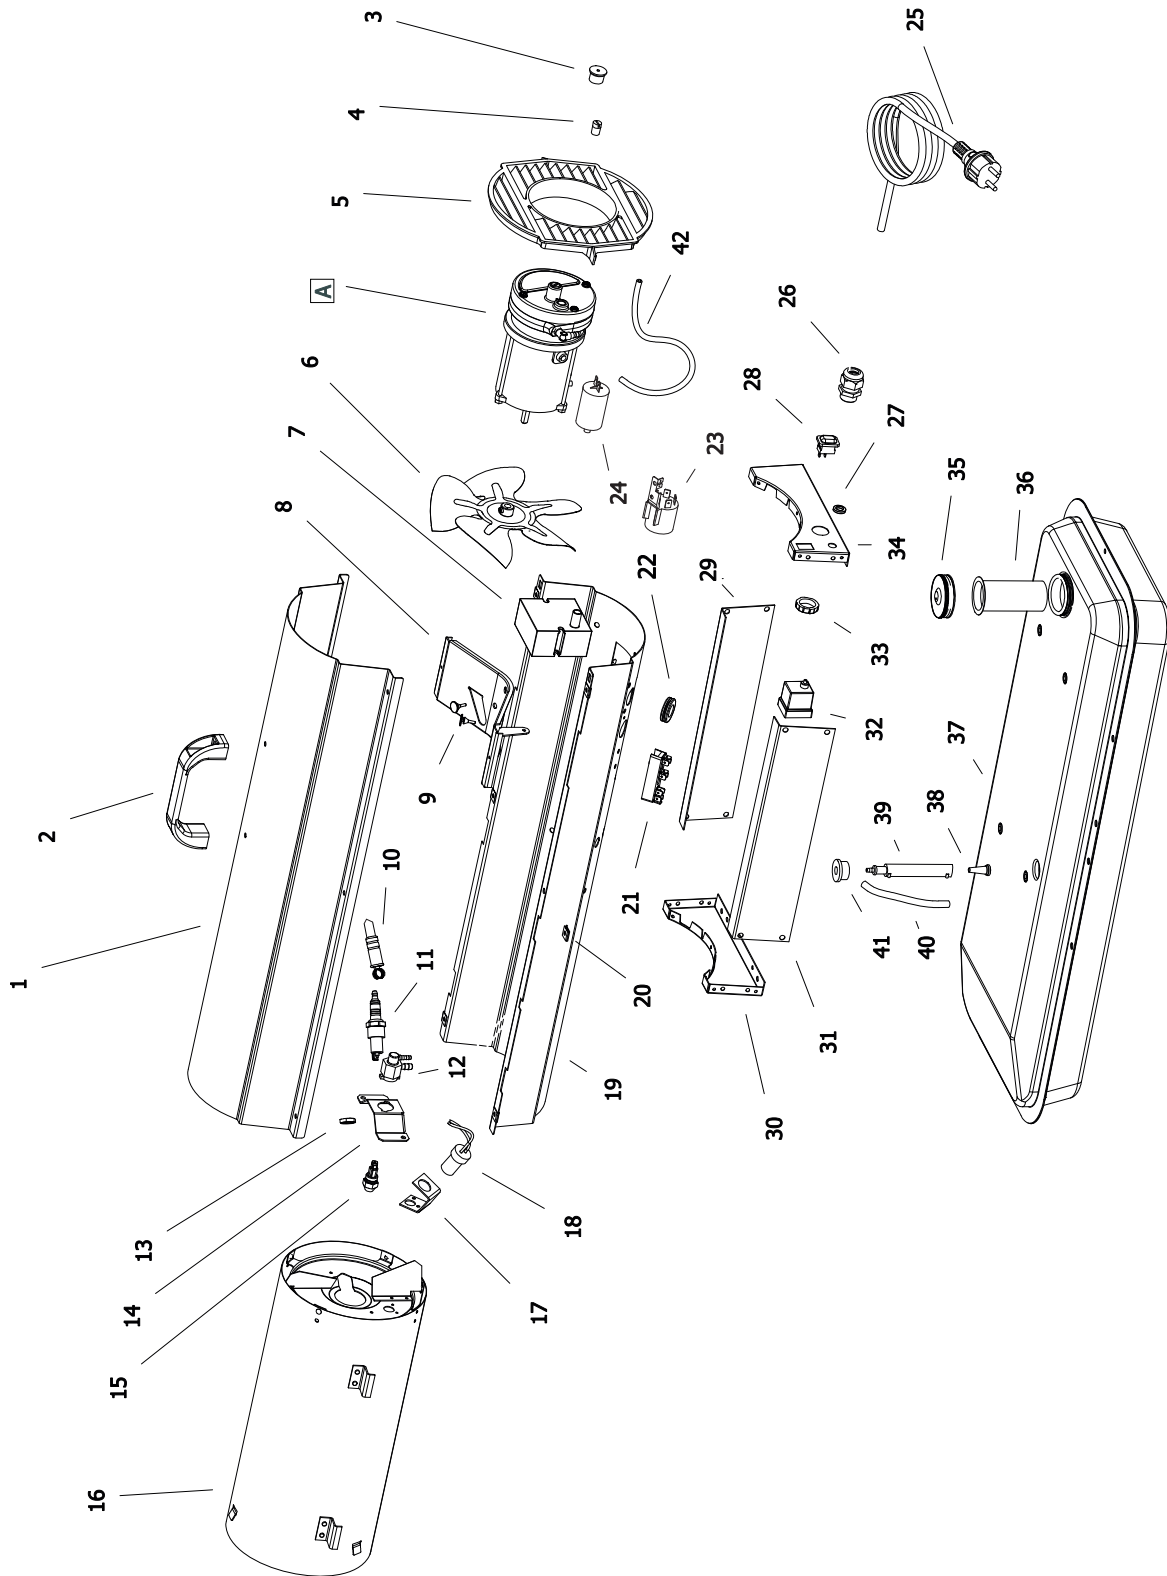

MODEL B35 CED

UNIT 1

ILLUSTRATED PARTS BREAKDOWN

From Serial Number: 30102074

Edizione 2010
Rev. A

A

From Serial Number: 30102074

Edizione 2010
Rev. A

4103.925 Wheel Kit

MODEL B 35 CED

Pos.	Code NR	Description
1	S/R	UPPER SHELL
2	4160.715	PLASTIC HANDLE
3	4100.666	COVER CAP
4	4102.125	PRESSURE GAUGE CAP
5	4103.685	FAN GUARD
6	4100.662	FAN
7	4110.453	ELECTRONIC IGNITOR
8	4110.187	MOTOR BRACKET
9	4150.553	BUMPER
10	4110.194	HT CABLE
11	4109.526	SPARK PLUG
12	4100.664	NOZZLE ADAPTER
13	4109.518	NUT
14	4110.092	NOZZLE BRACKET
15	4100.648	NOZZLE
16	4110.115	COMBUSTION CHAMBER
17	4100.658	PHOTOCELL BRACKET
18	4110.564	PHOTOCELL ASSEMBLY
19	S/R	LOWER SHELL
20	4104.170	CLIP NUT
21	4106.110	TERMINAL BOARD
22	4160.646	CABLE PROTECTION
23	4100.528	POWER LINE RFI FILTER
24	4110.292	CAPACITOR
25	4110.486	POWER CORD
26	4150.528	STRAIN RELIEF
27	4109.592	NUT
28	4106.179	ON/OFF SWITCH
29	4110.560	RIGHT PANEL
30	4110.113	FRONT FRAME BRACKET
31	4110.560	LEFT PANEL
32	4104.196	FLAME-OUT CONTROL
33	4100.656	LOCKNUT
34	4110.514	REAR FRAME BRACKET
35	4103.891	FUEL TANK CAP
36	4105.292	FUEL TANK FILTER
37	4110.894	FUEL TANK
38	4110.356	FUEL FILTER
39	4110.427	FUEL LINE

MODEL B 35 CED

Pos.	Code NR	Description
40	4110.032	FUEL LINE
41	4100.541	RUBBER BUSHING
42	4104.147	AIR LINE
43	4110.478	MOTOR 1/35 HP
44	4108.635	INSERT
45	4101.532	PUMP BODY
46	4108.590	PUMP BODY SCREW
47	4101.666	BLADE
48	4100.661	BARB ELBOW
49	4103.441	ROTOR
50	4109.724	PUMP END COVER
51	4109.716	LINT FILTER
52	4108.536	SCREW/LOCKWASHER 4,8x30
53	4109.708	OUTPUT FILTER
54	4109.690	INTAKE FILTER
55	4109.674	END COVER
56	4108.379	STEEL BALL
57	4108.528	SCREW/LOCKWASHER 4,8x25
58	4102.141	PRESSURE RELIEF SPRING
59	4102.133	ADJUSTING SCREW
...	4103.925	WHEEL KIT HD B35/70

S/R = Parts available on special request only